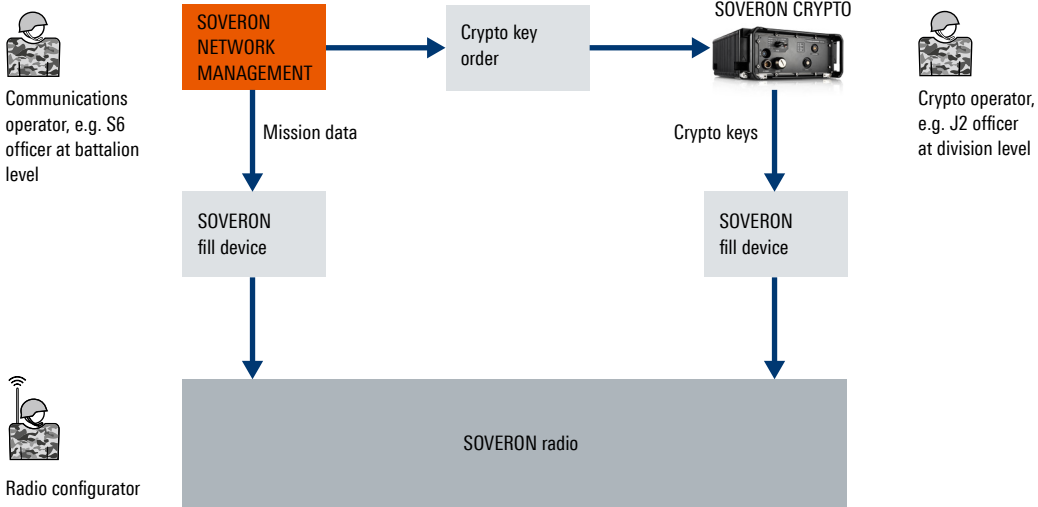

Organizational position

BENEFITS AND KEY FEATURES

Secure key generation using a high-quality hardware-based random generator

SOVERON CRYPTO is ideal for generating keys and configuring radio networks to ensure jam-resistant and tap-proof communications. SOVERON CRYPTO uses controlled, uniformly distributed random sequences utilizing the largest possible key space to generate high-quality crypto keys.

Reliable storage of security keys

SOVERON CRYPTO ensures reliable storage and secure management of operational, transport and system keys, and provides comprehensive data backup and data recovery options.

Crypto system with secure tamper protection and zeroize function

SOVERON CRYPTO includes a multilevel security concept and uses mechanical blocks, sensors and logging features to ensure tamper protection. The security management system also provides a zeroize function for deleting all sensitive data in case of emergency.

Convenient operation

SOVERON CRYPTO is easy and convenient to use thanks to its straightforward graphical user interface that can be installed on any standard PC or notebook. It comes with an integrated help function.

PRODUCT OVERVIEW

Designation	Type
SOVERON CRYPTO security management device	R&S®NS5010M
Software for the SOVERON CRYPTO security management device	R&S®GS5010M