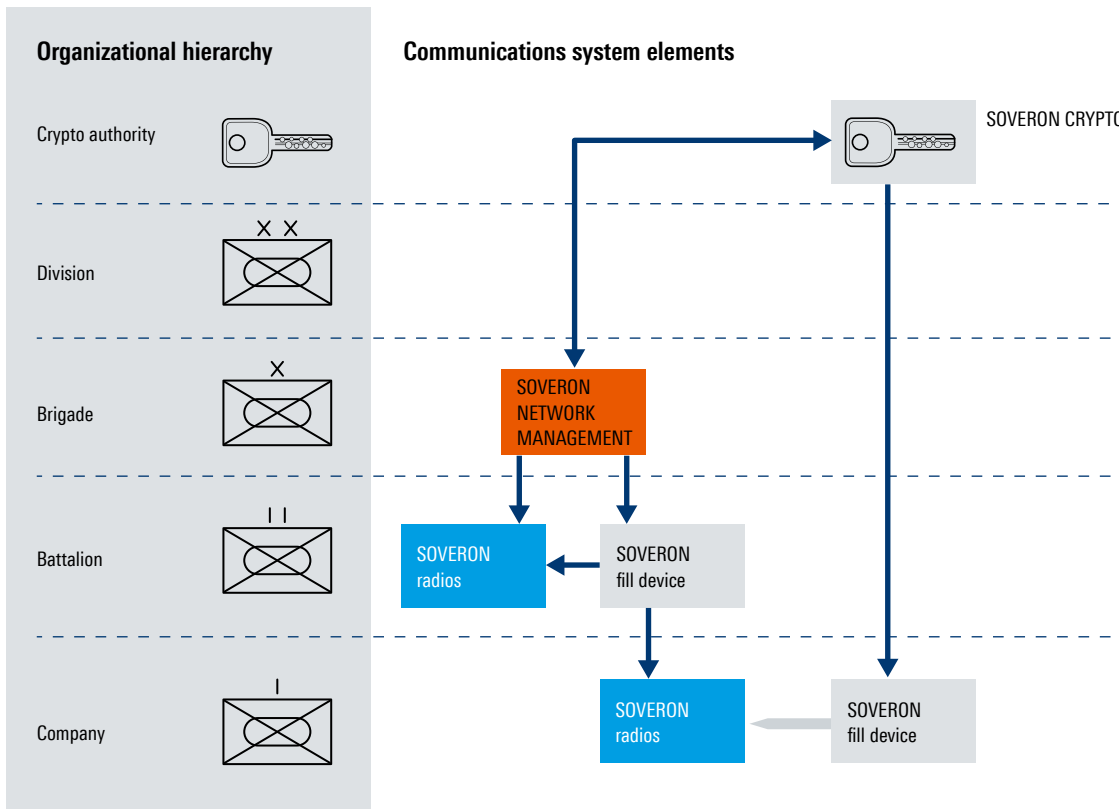

AT A GLANCE

The key to military mission success is secure radiocommunications – from radio and IP network planning to deployment. SOVERON CRYPTO is a state-of-the-art security management system for the SOVERON radio family and has been developed specifically for managing security-critical elements in tactical radio and IP networks.

The security management system is used at the operational level to provide subordinate tactical units with the required crypto keys.

Key facts

- Secure key generation using a high-quality hardware-based random number generator
- Reliable storage of operational and nonoperational crypto keys
- Crypto device with secure tamper protection and zeroize function
- Ruggedized housing for operation under harsh environmental conditions
- Intuitive operation via standard PC or notebook

Organizational position