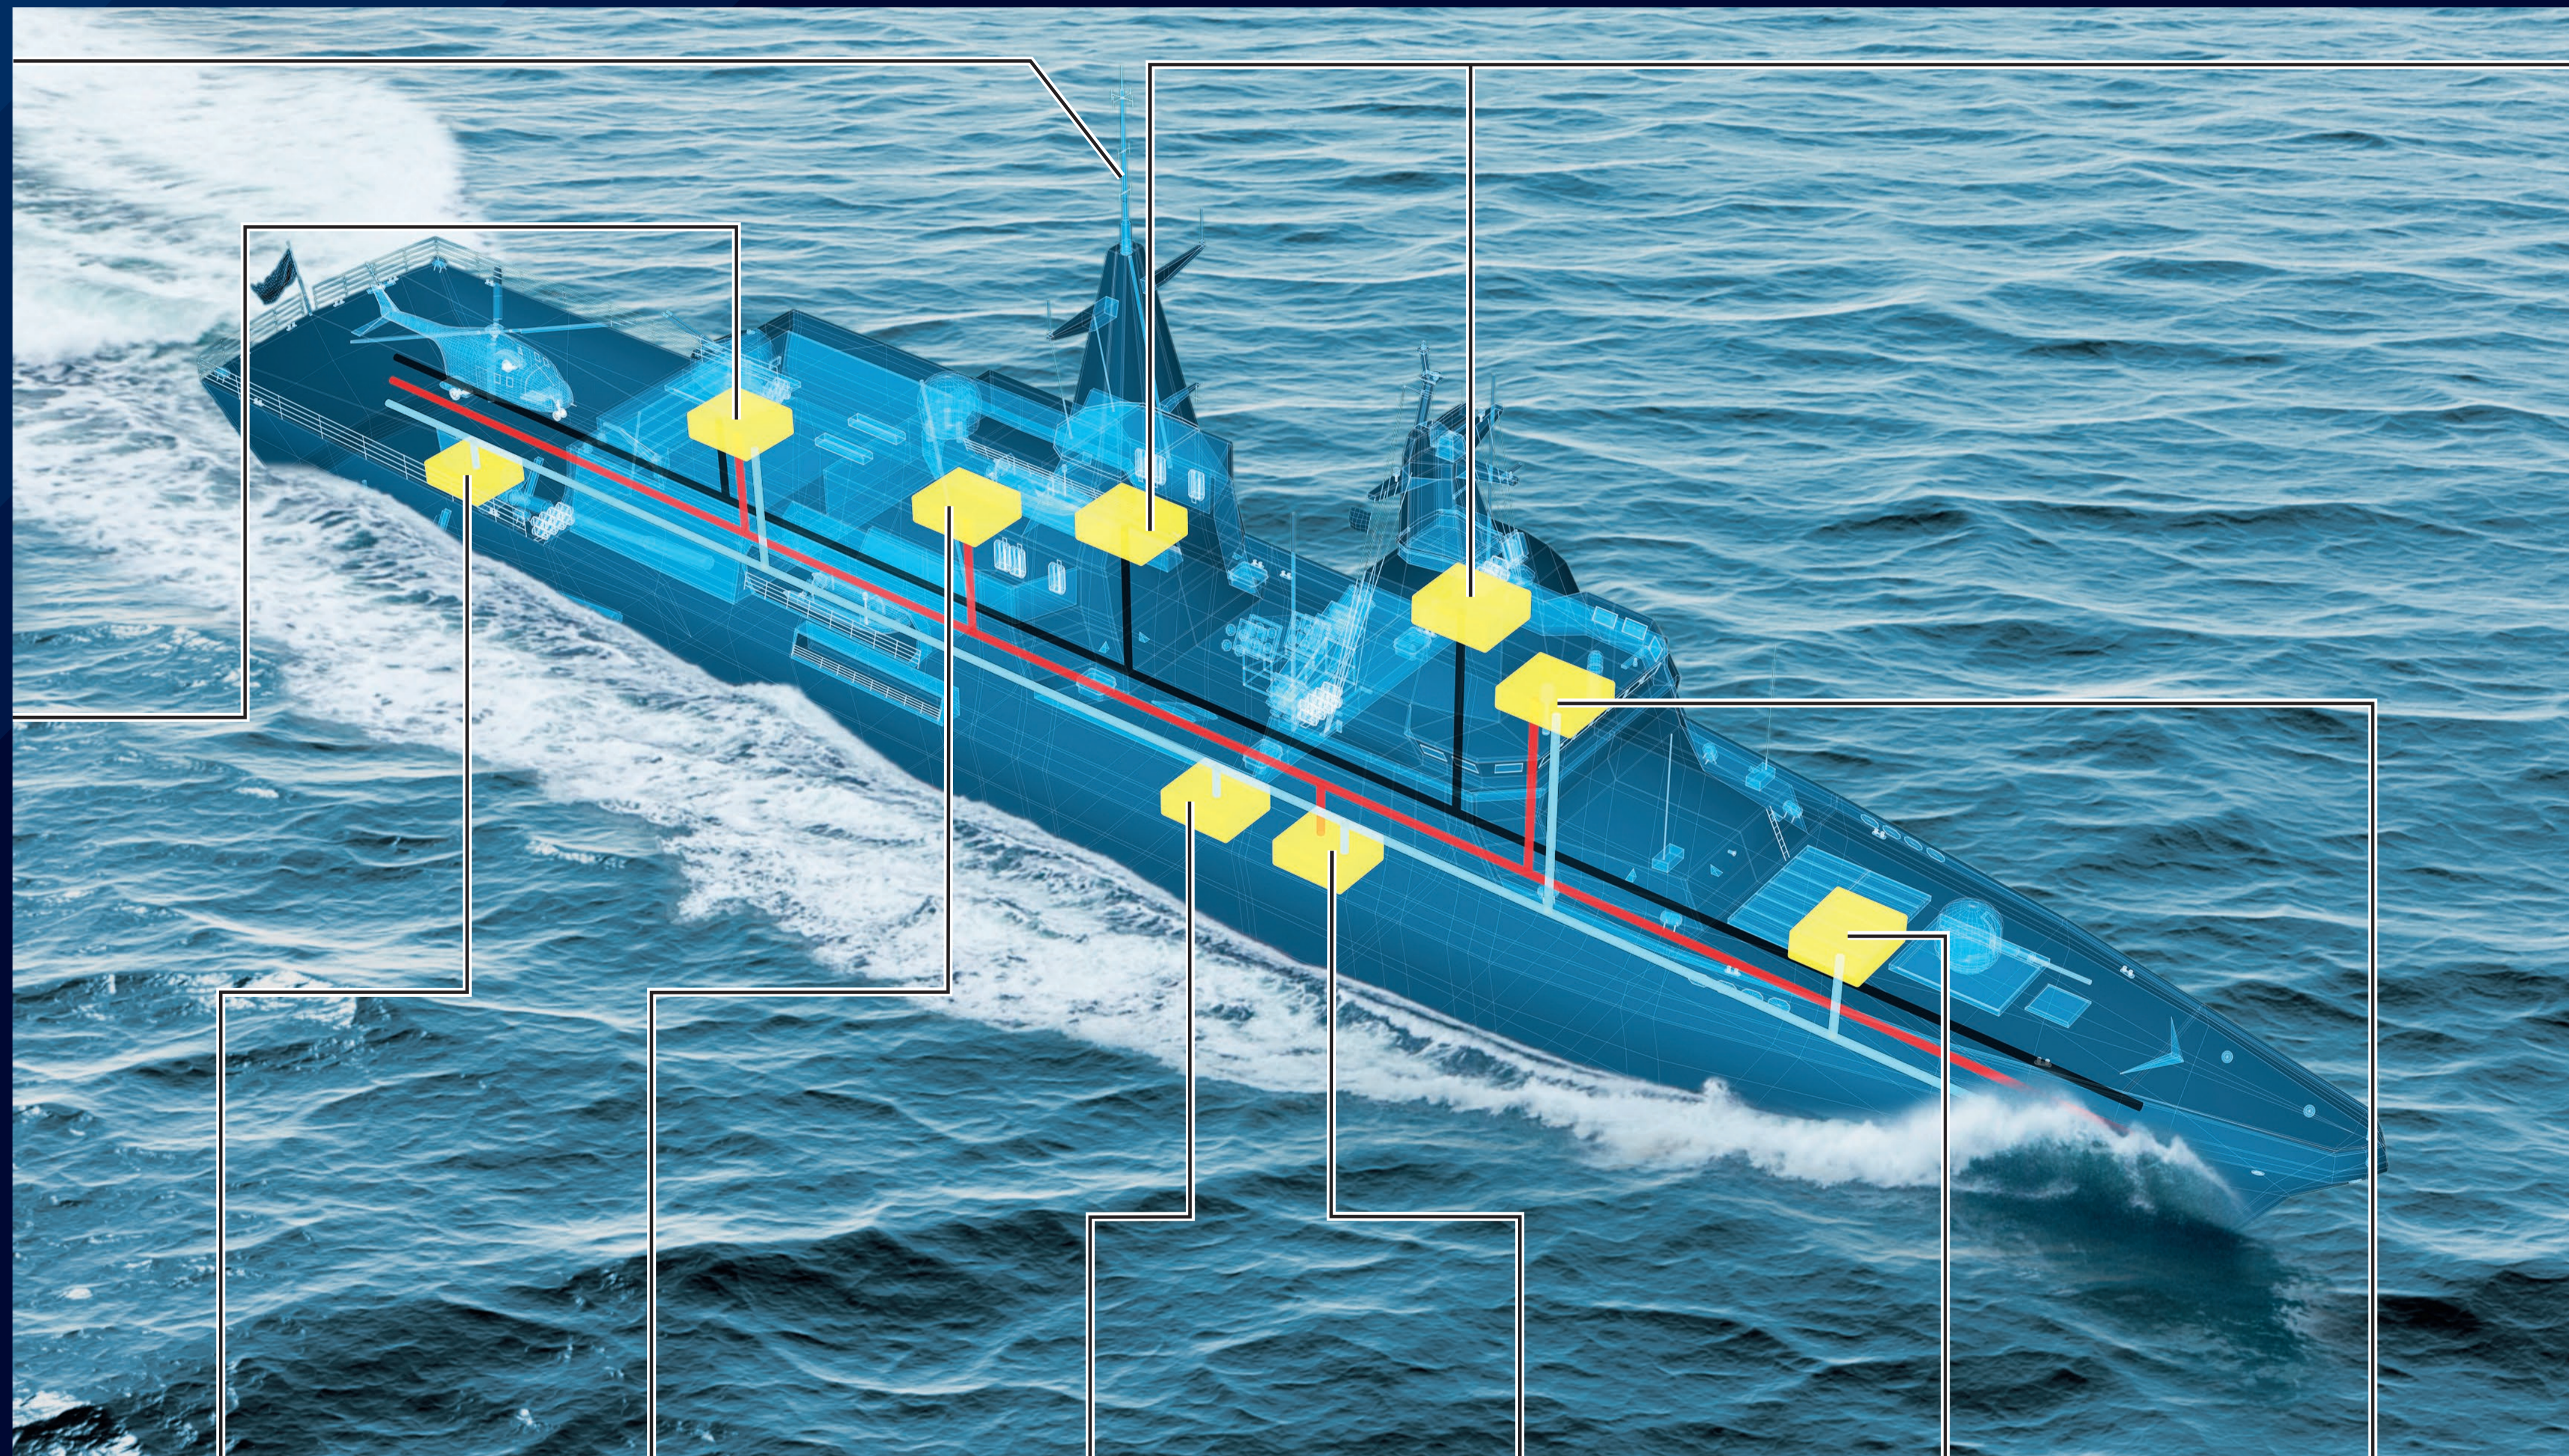

ROHDE & SCHWARZ

Make ideas real

A RELIABLE PARTNER FOR THE NAVY

NAVICS: the secure communications solution from a single source

Integrated antenna system

Antenna

Cryptography room

Trusted filter

Encryption device

Media gateway

Throughout the ship

Mobile voice terminal

Machine room

Radio room

Control room

Operations room