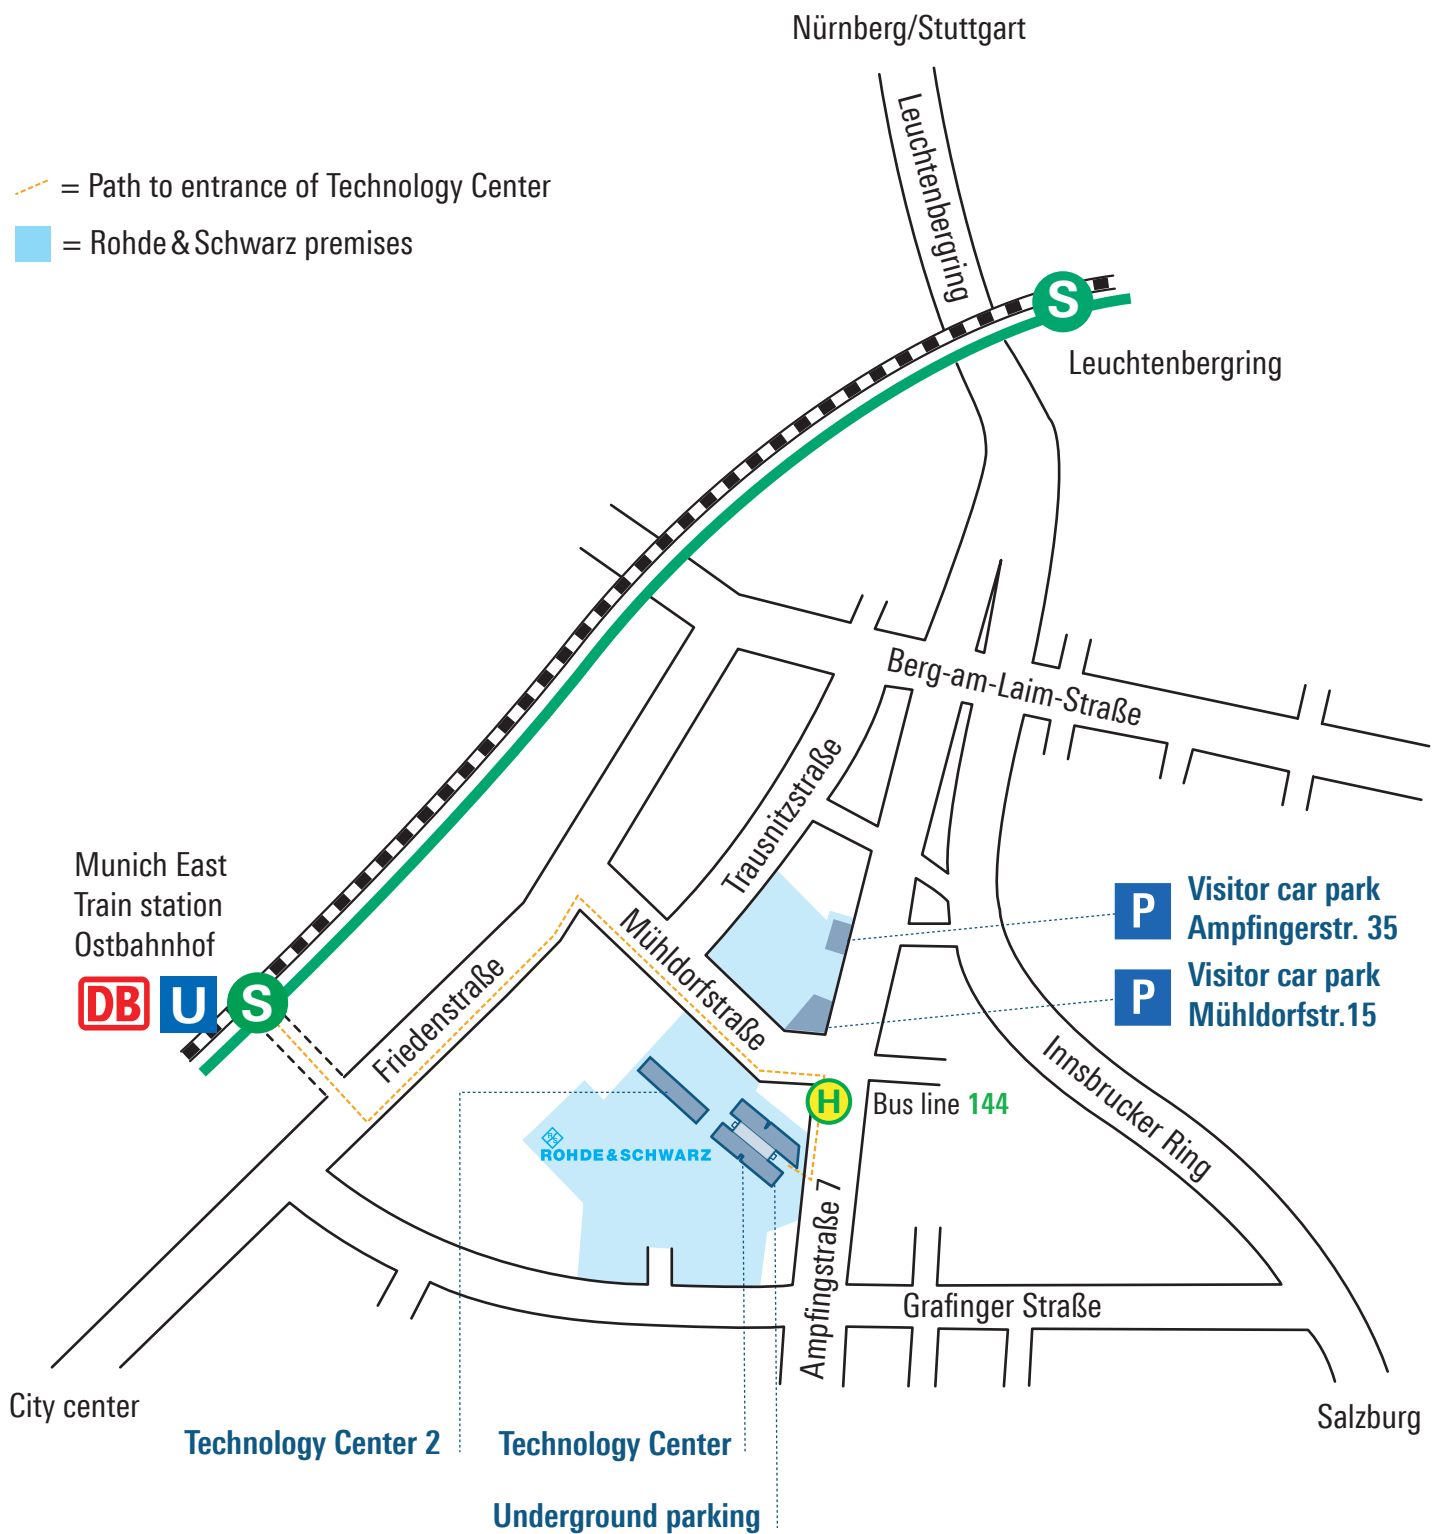

Directions to Rohde & Schwarz Munich

 = Path to entrance of Technology Center

 = Rohde & Schwarz premises

Munich East
Train station
Ostbahnhof

Friedenstraße

Mühlhofstraße

Trausnitzstraße

Berg-am-Laim-Straße

P Visitor car park
Ampfingerstr. 35

P Visitor car park
Mühlhofstr. 15

Bus line 144

Ampfingerstraße 7

Grafinger Straße

Innsbrucker Ring

City center

Technology Center 2

Technology Center

Underground parking

Salzburg

ROHDE & SCHWARZ